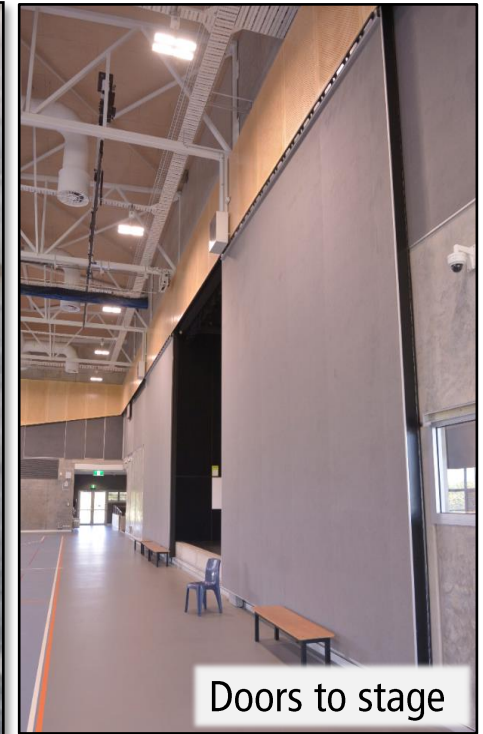

SOME OF OUR COMPLETED CUSTOMISED SOLUTIONS

Qty 1 – 6.8m H x 13m W Sliding Door
Darwin Middle School